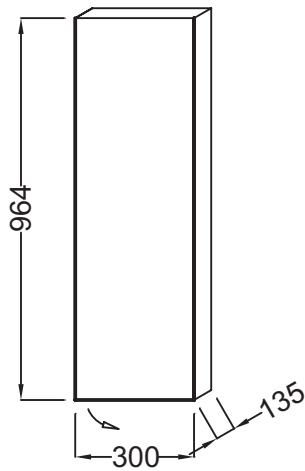

## Features

- Dimensions: 30 x 13.5 x 96
- Material: Lacquer
- 1 slow close door
- Weight: 11.5 kg
- Installation: Wall-mount
- 2 glass shelves

## Technical drawing

Product Specification: Half side unit, right hinges, 96 cm. 3927K-R. Collection: FORMILIA. Dimensions: 30 x 13.5 x 96. Weight: 11.5 kg. Material: Lacquer. Installation: Wall-mount. 1 slow close door. 2 glass shelves.