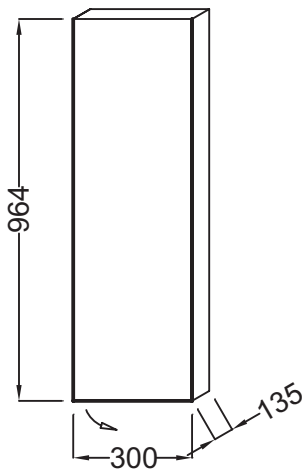

Half side unit, right hinges, 96 cm

### Features

- Dimensions: 30 x 13.5 x 96 cm
- Material: Wood decor
- Drawer/door type: 1 slow-close door
- 3 shelves (2 x glass)
- Weight: 11.5 kg
- Installation: Wall-mount
- 1 slow close door

### Technical drawing

Product Specification: Half side unit, right hinges, 96 cm. 3926K-R. Collection: FORMILIA. Dimensions: 30 x 13.5 x 96 cm. Weight: 11.5 kg. Material: Wood decor. Installation: Wall-mount. Drawer/door type: 1 slow-close door. 1 slow close door. 3 shelves (2 x glass).