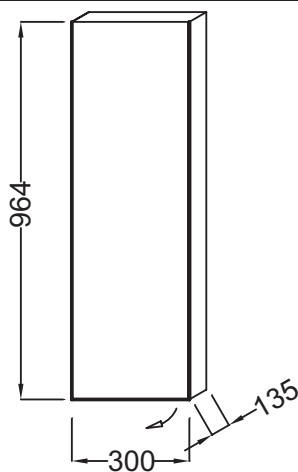

- Dimensions: 30 x 13.5 x 96 cm
- Material: Wood decor
- Drawer/door type: 1 slow-close door
- 3 shelves (2 x glass)
- Weight: 11.5 kg
- Installation: Wall-mount
- 1 slow close door

Optional products

- Formilia cabinet and vanity top or any other Kohler collection

Technical drawing

Product Specification: Half side unit, left hinges, 96 cm. 3926K-L. Collection: FORMILIA. Dimensions: 30 x 13.5 x 96 cm. Weight: 11.5 kg. Material: Wood decor. Installation: Wall-mount. Drawer/door type: 1 slow-close door. 1 slow close door. 3 shelves (2 x glass).