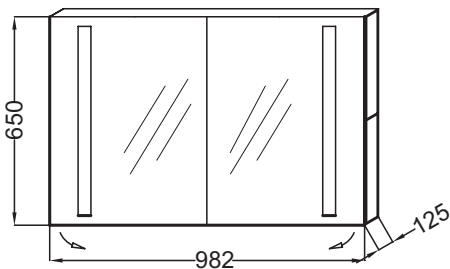

## Mirrored cabinet 98 cm, right hinges 3925D-R

**Collection:** NO COLLECTION

**Finish\*:**

NF - Neutral

**Main features:**

### Features

- **Dimensions:** 98 x 12.5 x 65
- **Installation:** Wall-mount
- 2 niche compartments
- 1 magnet bar
- 2 glass shelves
- Fluorescent lighting: 230V, 2 x 14 W, class II, IP44, energy efficiency class A+
- **Weight:** 28.2 kg
- 2 reversible slow-close mirror doors
- 1 socket 8.7 cm from left edge
- storage tray
- infrared sensor switch under fluorescent tube
- Note: the infrared sensor switch requires a gap of at least 15 cm between itself and the tile or other object

### Technical drawing

Product Specification: Mirrored cabinet 98 cm, right hinges. 3925D-R. Collection: NO COLLECTION. Dimensions: 98 x 12.5 x 65. Weight: 28.2 kg. Installation: Wall-mount. 2 reversible slow-close mirror doors. 2 niche compartments. 1 socket 8.7 cm from left edge. 1 magnet bar. storage tray. 2 glass shelves. infrared sensor switch under fluorescent tube. Fluorescent lighting: 230V, 2 x 14 W, class II, IP44, energy efficiency class A+. Note: the infrared sensor switch requires a gap of at least 15 cm between itself and the tile or other object.