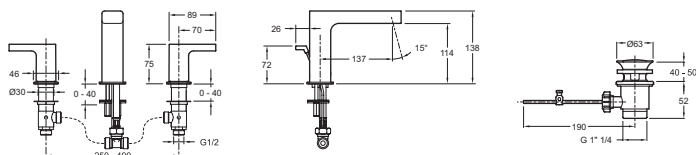

Collection: STRAYT

Finish*:

CP - Polished Chrome

Main features:

Features

- Installation: 3 holes
- Inkl. pop-up drain
- Anti-scale aerator
- Flow rate: 5 l/mn
- Water saving feature
- Ceramix disc valve

Technical drawing

Product Specification: 3-hole deck mount washbasin mixer. 37331D. Collection: STRAYT. Installation: 3 holes. Flow rate: 5 l/mn. Inkl. pop-up drain. Water saving feature. Anti-scale aerator. Ceramix disc valve.