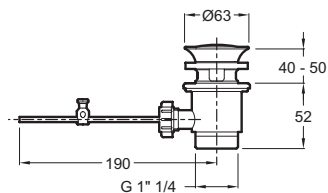

Collection: STRAYT

Finish*:

CP - Polished
Chrome

Main features:

Features

- Installation: 1 hole
- Inkl. pop-up drain
- Anti-scale aerator
- Flow rate: 5 l/mn
- Water saving feature
- Ceramix disc cartridge

Technical drawing

Product Specification: Tall single-lever washbasin mixer. 37329D. Collection: STRAYT. Installation: 1 hole. Flow rate: 5 l/mn. Inkl. pop-up drain. Water saving feature. Anti-scale aerator. Ceramix disc cartridge.