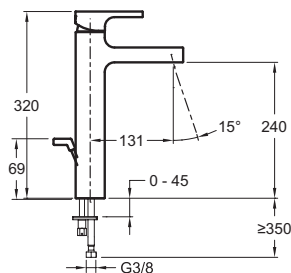

Collection: STRAYT

Finish*:

CP - Polished
Chrome

Main features:

Features

- Installation: 1 hole
- Inkl. pop-up drain
- Anti-scale aerator
- Flow rate: 5 l/mn
- Water saving feature
- Ceramix disc cartridge

Technical drawing

Product Specification: Tall single-lever washbasin mixer. 37329D. Collection: STRAYT. Installation: 1 hole. Flow rate: 5 l/mn. Inkl. pop-up drain. Water saving feature. Anti-scale aerator. Ceramix disc cartridge.