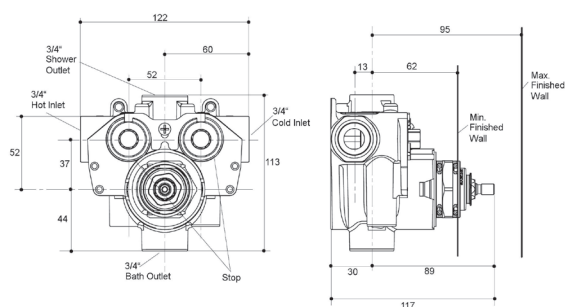

Collection: PURISTIC

Finish*:

NA - Neutral

Features

- Flow rate: 65 l/min

Technical drawing

Product Specification: Wall-mount-thermostatic valve 3/4", 2975-KS. Collection: PURISTIC. Flow rate: 65 l/min.