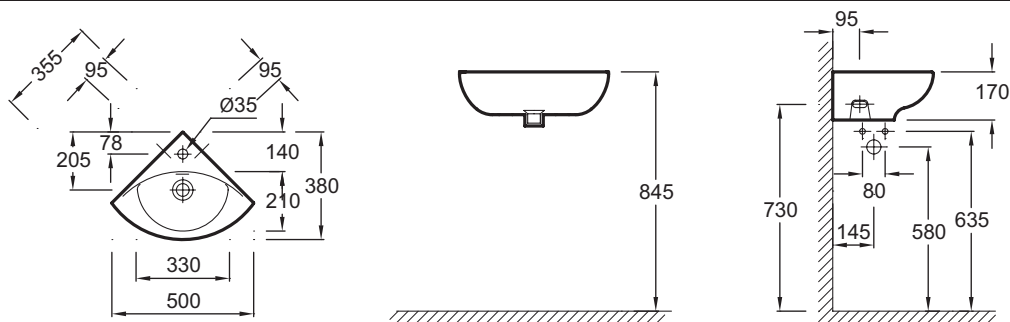

Collection: ODELA

Finish*:

00 - White

Main features:

Features

- Dimensions: 50 x 38
- Material: Ceramic
- Faucet drilling: 1 faucet hole
- 1 faucet hole
- Weight: 8.4 kg
- Installation: Self-supporting
- 50 x 38 cm

Technical drawing

Product Specification: Corner handwash basin 50 cm. 19918D. Collection: ODELA. Dimensions: 50 x 38. Weight: 8.4 kg. Material: Ceramic. Installation: Self-supporting. Faucet drilling: 1 faucet hole. 50 x 38 cm. 1 faucet hole.