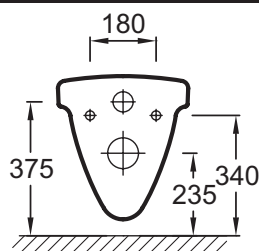

## Features

- Dimensions: 54 x 36
- Material: Ceramic
- Projection 54 cm
- Weight: 15.3 kg
- Installation: Wall-hung

## Technical drawing

Product Specification: Wall-hung WC pan 54 x 36 cm. 19916D. Collection: ODELA. Dimensions: 54 x 36. Weight: 15.3 kg. Material: Ceramic. Installation: Wall-hung. Projection 54 cm.