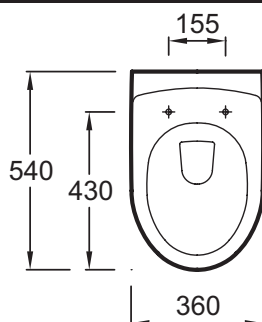

## Features

- Dimensions: 54 x 36
- Material: Ceramic
- Projection 54 cm
- Weight: 15.3 kg
- Installation: Wall-hung

## Technical drawing

Product Specification: Wall-hung WC pan 54 x 36 cm. 19916D. Collection: ODELA. Dimensions: 54 x 36. Weight: 15.3 kg. Material: Ceramic. Installation: Wall-hung. Projection 54 cm.