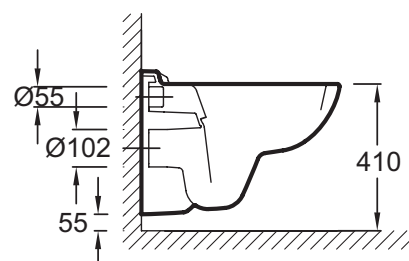

## Features

- Dimensions: 54 x 36
- Material: Ceramic
- Projection 54 cm
- Weight: 15.3 kg
- Installation: Wall-hung

## Technical drawing

Product Specification: Wall-hung WC pan 54 x 36 cm. 19916D. Collection: ODELA. Dimensions: 54 x 36. Weight: 15.3 kg. Material: Ceramic. Installation: Wall-hung. Projection 54 cm.