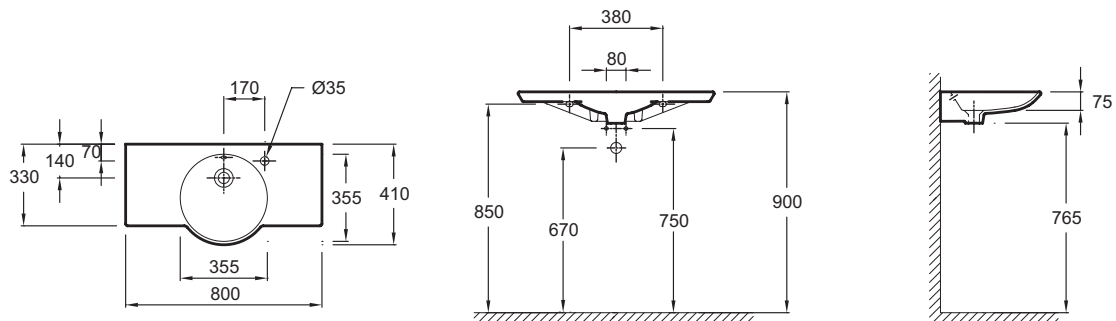

Collection: SPHERIK

Finish*:

00 - White

Features

- Dimensions: 80 x 41
- Material: Ceramic
- Faucet drilling: 1 right faucet hole
- Generous, functional ledge

- Weight: 15 kg
- Installation: Self-supporting or can be mounted on a specific cabinet
- Fluidity between curved and straight lines
- Contemporary aesthetics with 1 slightly rounded basin

Required products

- E78296: Click pop-up drain
- E78297: Design bottle trap 1 1/4" - short version

Optional products

- E4131: Towel rail
- EB1007: single-drawer cabinet 80 cm
- EB1050-G1C: Single-drawer cabinet 100 cm
- 3927K-R: Half side unit, right hinges, 96 cm
- 3927K-L: Half side unit, left hinges, 96 cm
- 3926K-R: Half side unit, right hinges, 96 cm
- 3926K-L: Half side unit, left hinges, 96 cm
- 3924D-R: Mirrored cabinet 80 cm, right hinges
- 3924D-L: Mirrored cabinet 80 cm, left hinges
- EB1160: Mirror 80 cm, with lighting and digital clock
- 98437D: Mirrored cabinet 80 cm
- 99379K: Tall column

Technical drawing

Product Specification: 1-hole vanity top 80 cm. 1987W. Collection: SPHERIK. Dimensions: 80 x 41. Weight: 15 kg. Material: Ceramic. Installation: Self-supporting or can be mounted on a specific cabinet. Faucet drilling: 1 right faucet hole. Fluidity between curved and straight lines. Generous, functional ledge. Contemporary aesthetics with 1 slightly rounded basin.