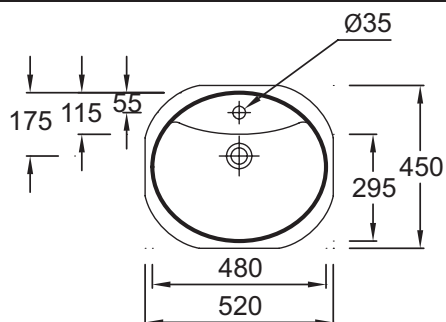

Collection: ODELA

Finish*:

00 - White

Features

- Dimensions: 52 x 45
- Material: Ceramic
- 52 x 45 cm (external dimension)
- Weight: 11.8 kg
- Installation: Undercounter
- -48 x 41 cm (internal dimension)

Technical drawing

Product Specification: 1-hole undercounter basin, 52 x 45 cm. 19609W. Collection: ODELA. Dimensions: 52 x 45. Weight: 11.8 kg. Material: Ceramic. Installation: Undercounter. 52 x 45 cm (external dimension). -48 x 41 cm (internal dimension).