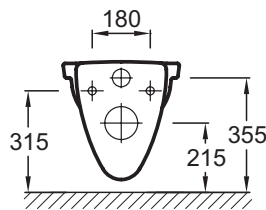

Collection: PATIO

Finish*:

00 - White

Main features:

Features

- Dimensions: 53.5 x 36
- Material: Ceramic
- Hole configuration: Fixing centre: 180 mm.
- Weight: 18 kg
- Installation: Wall-hung
- Functional design

Technical drawing

Product Specification: Wall-hung WC pan 53.5 x 36 cm. 19492D. Collection: PATIO. Dimensions: 53.5 x 36. Weight: 18 kg. Material: Ceramic. Installation: Wall-hung. Hole configuration: Fixing centre: 180 mm.. Functional design.