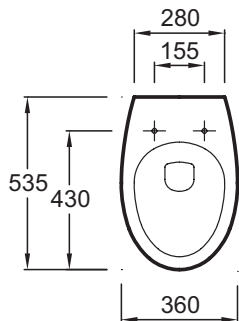

Collection: PATIO

Finish*:

00 - White

Main features:

Features

- Dimensions: 53.5 x 36
- Material: Ceramic
- Hole configuration: Fixing centre: 180 mm.
- Weight: 18 kg
- Installation: Wall-hung
- Functional design

Technical drawing

Product Specification: Wall-hung WC pan 53.5 x 36 cm. 19492D. Collection: PATIO. Dimensions: 53.5 x 36. Weight: 18 kg. Material: Ceramic. Installation: Wall-hung. Hole configuration: Fixing centre: 180 mm.. Functional design.