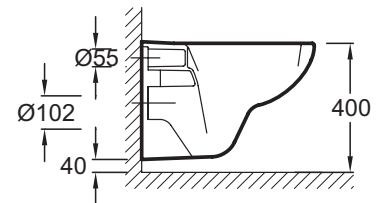

Collection: PATIO

Finish*:

00 - White

Main features:

Features

- Dimensions: 53.5 x 36
- Material: Ceramic
- Hole configuration: Fixing centre: 180 mm.
- Weight: 18 kg
- Installation: Wall-hung
- Functional design

Technical drawing

Product Specification: Wall-hung WC pan 53.5 x 36 cm. 19492D. Collection: PATIO. Dimensions: 53.5 x 36. Weight: 18 kg. Material: Ceramic. Installation: Wall-hung. Hole configuration: Fixing centre: 180 mm.. Functional design.