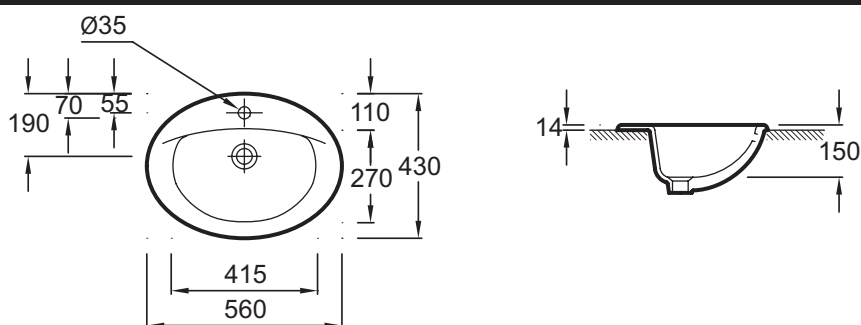

## Features

- Dimensions: 56 x 43
- Material: Ceramic
- Faucet drilling: 1 faucet hole. 2 pre-drilled holes
- Weight: 9.6 kg
- Installation: Inset
- Functional design with flat and wide ledges

## Technical drawing

Product Specification: Inset vanity basin 56 cm, 56 x 43 cm. 19491. Collection: PATIO. Dimensions: 56 x 43. Weight: 9.6 kg. Material: Ceramic. Installation: Inset. Faucet drilling: 1 faucet hole. 2 pre-drilled holes. Functional design with flat and wide ledges.