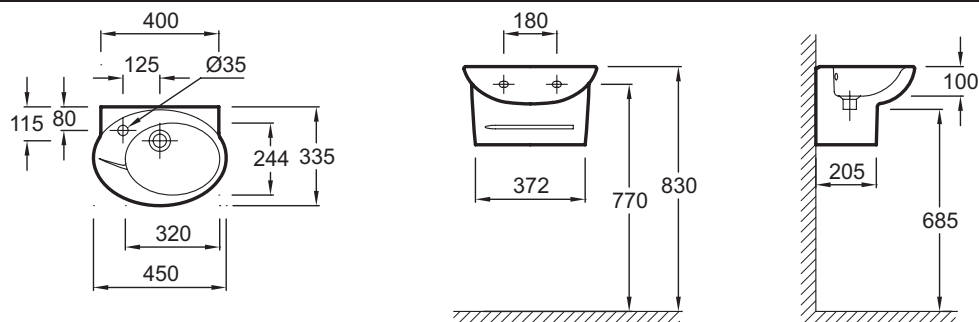

### Features

- Dimensions: 45 x 33.5
- Material: Ceramic
- Faucet drilling: 1 faucet hole
- Soft, classic lines
- Integral shroud
- Weight: 11.5 kg
- Installation: Self-supporting
- Fixings: 2 bolts or hooks not included
- Integral towel bar is discreet and practical

### Technical drawing

Product Specification: Handwash basin 45 cm, 45 x 33.5 cm. 19079. Collection: PRESQU'ÎLE. Dimensions: 45 x 33.5. Weight: 11.5 kg. Material: Ceramic. Installation: Self-supporting. Faucet drilling: 1 faucet hole. Fixings: 2 bolts or hooks not included. Soft, classic lines. Integral towel bar is discreet and practical. Integral shroud.