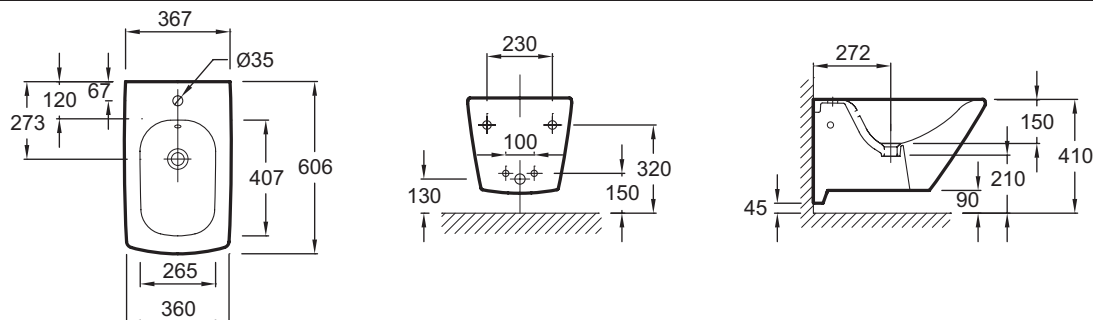

Collection: ESCALE

Finish*:

00 - White

Features

- Dimensions: 61 x 36
- Material: Ceramic
- Faucet drilling: 1 faucet hole
- Hole configuration: Fixing centre: 230 mm.
- Chromed overflow cap
- Weight: 24 kg
- Installation: Wall-hung
- Fixings: Concealed fixings included
- Smooth, balanced shape

Optional products

- 19045W: Wall-hung WC pan 60 x 36 cm

Technical drawing

Product Specification: Wall-hung bidet 61 x 36 cm. 19046W. Collection: ESCALE. Dimensions: 61 x 36. Weight: 24 kg. Material: Ceramic. Installation: Wall-hung. Faucet drilling: 1 faucet hole. Fixings: Concealed fixings included. Hole configuration: Fixing centre: 230 mm.. Smooth, balanced shape. Chromed overflow cap.