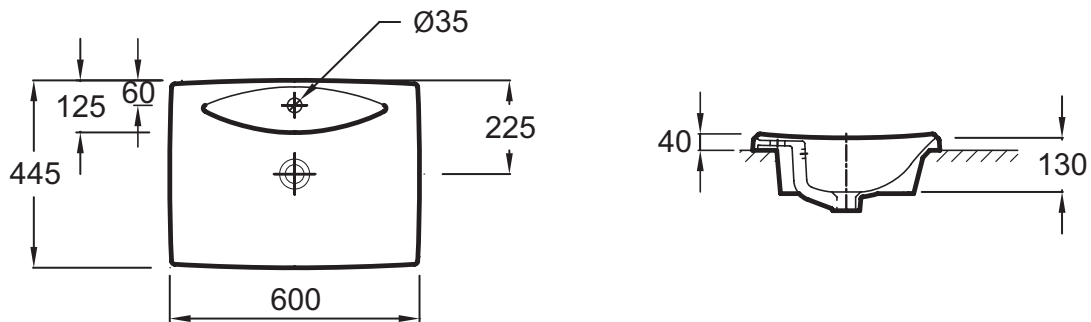

### Inset vanity basin 60 x 44.5 cm 19029W

Collection: ESCALE

Finish\*:

00 - White

### Features

- Dimensions: 60 x 44.5
- Material: Ceramic
- Faucet drilling: 1 faucet hole. 2 pre-drilled holes
- Generous basin
- Weight: 13.6 kg
- Installation: Inset
- Smooth, balanced shape
- Chromed overflow cap

### Technical drawing

Product Specification: Inset vanity basin 60 x 44.5 cm. 19029W. Collection: ESCALE. Dimensions: 60 x 44.5. Weight: 13.6 kg. Material: Ceramic. Installation: Inset. Faucet drilling: 1 faucet hole. 2 pre-drilled holes. Smooth, balanced shape. Generous basin. Chromed overflow cap.