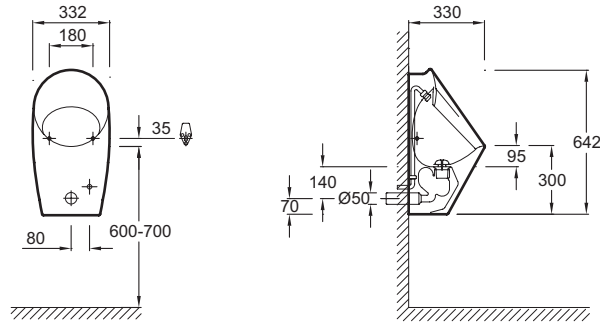

Collection: PATIO

Finish*:

0 - White US

Features

• Dimensions: 64.2 x 33.2 x 14.5 cm

• Installation: Wall-mount

Technical drawing

Product Specification: Urinal. 18645T. Collection: PATIO. Dimensions: 64.2 x 33.2 x 14.5 cm. Installation: Wall-mount.