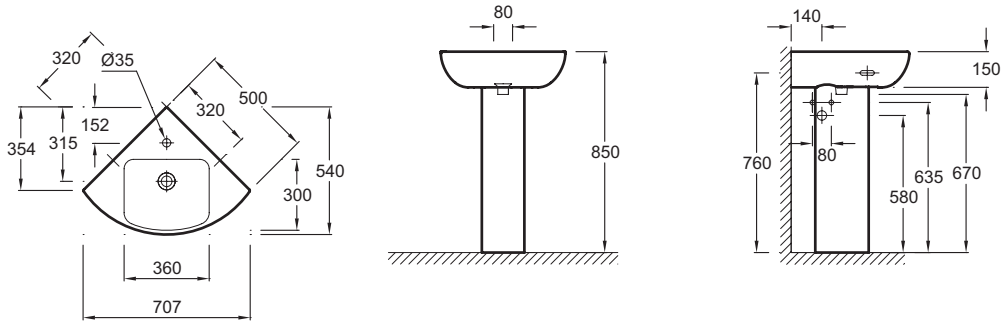

## Features

- **Dimensions:** 50 x 50
- **Material:** Ceramic
- **Faucet drilling:** 1 faucet hole
- Contemporary design
- Perfectly compatible with the Reach cabinet
- **Weight:** 17.4 kg
- **Installation:** Self-supporting or can be mounted on a specific cabinet
- Practical for space-saving corner installation
- Ideal for small spaces
- Chromed overflow cap

## Technical drawing

Product Specification: 1-hole corner washbasin 50 cm. 18582W. Collection: REACH. Dimensions: 50 x 50. Weight: 17.4 kg. Material: Ceramic. Installation: Self-supporting or can be mounted on a specific cabinet. Faucet drilling: 1 faucet hole. Practical for space-saving corner installation. Contemporary design. Ideal for small spaces. Perfectly compatible with the Reach cabinet. Chromed overflow cap.