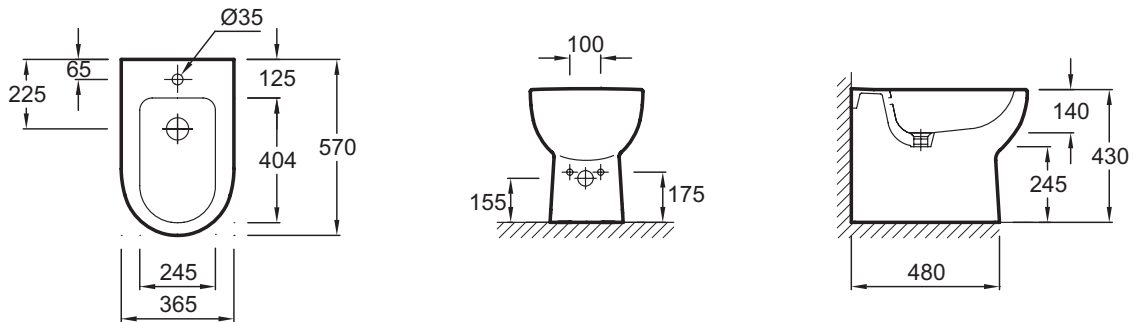

Collection: REACH

Finish*:

00 - White

Main features:

Features

- Dimensions: 57 x 36.5
- Material: Ceramic
- Faucet drilling: 1 faucet hole
- Contemporary design
- Weight: 24.1 kg
- Installation: Floor-standing
- Smooth-sided, back-to-wall, no dirt traps for perfect hygiene
- Chromed overflow cap

Optional products

- E4744: Bidet cover with metal hinges

Technical drawing

Product Specification: Bidet 57 x 36.5 cm, 18569W, Collection: REACH, Dimensions: 57 x 36.5, Weight: 24.1 kg, Material: Ceramic, Installation: Floor-standing, Faucet drilling: 1 faucet hole, Smooth-sided, back-to-wall, no dirt traps for perfect hygiene, Contemporary design, Chromed overflow cap.