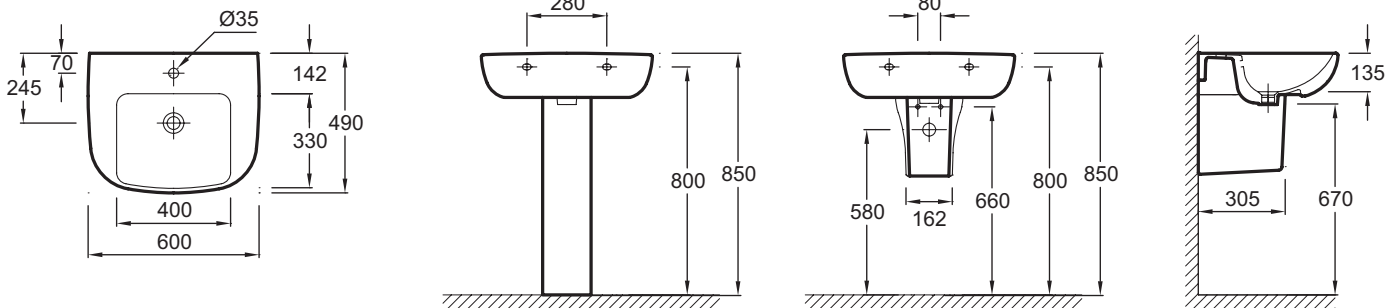

## Features

- Dimensions: 60 x 49 cm
- Material: Ceramic
- Faucet drilling: 1 faucet hole. 3 optional holes
- Contemporary design
- Weight: 18.2 kg
- Installation: Self-supporting
- Deep, spacious rectangular basin
- Chromed overflow cap

## Optional products

- 18565W: Pedestal
- 18566W: Semi-pedestal
- E78297: Design bottle trap 1 1/4" - short version
- E4729: Towel rail for vanity top 67 cm/60 cm/56 cm

## Technical drawing

Product Specification: 1-hole washbasin 60 cm. 18563W. Collection: REACH. Dimensions: 60 x 49 cm. Weight: 18.2 kg. Material: Ceramic. Installation: Self-supporting. Faucet drilling: 1 faucet hole. 3 optional holes. Deep, spacious rectangular basin. Contemporary design. Chromed overflow cap.