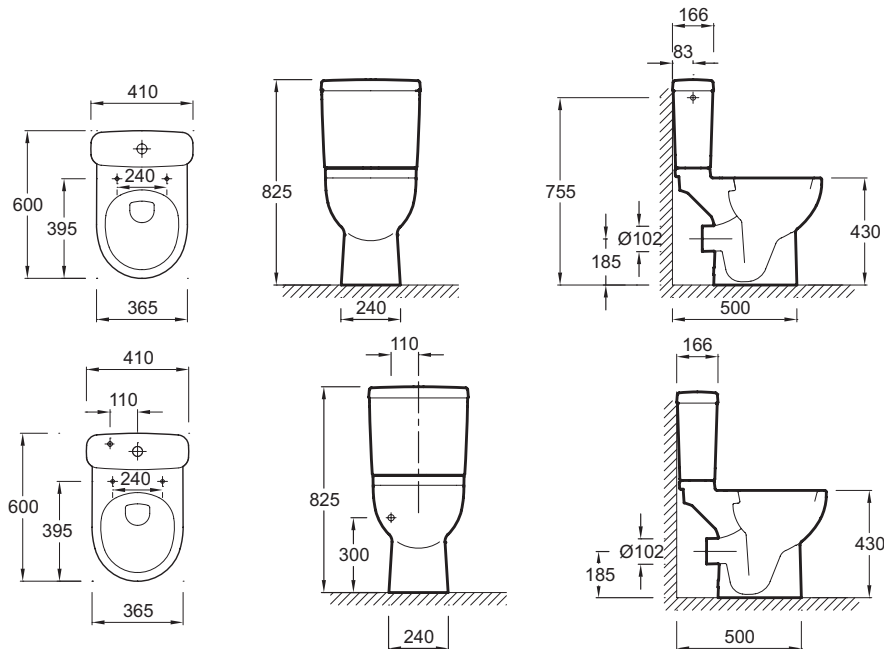

Collection: REACH

Finish*:

00 - White

Main features:

Features

- Dimensions: 60 x 36.5
- Material: Ceramic
- Comfort height 43 cm

- Weight: 27.9 kg
- Installation: Floor-standing
- 3/6L flush

Required products

- 18581W: Cistern

Optional products

- E70009: WC seat with metal hinges
- E70011: WC seat with slow-close and metal hinges removable for easy maintenance
- 8322K: WC seat

Technical drawing

Product Specification: Compact WC pan 60 x 36.5 cm. 18557K. Collection: REACH. Dimensions: 60 x 36.5. Weight: 27.9 kg. Material: Ceramic. Installation: Floor-standing. Comfort height 43 cm. 3/6L flush.