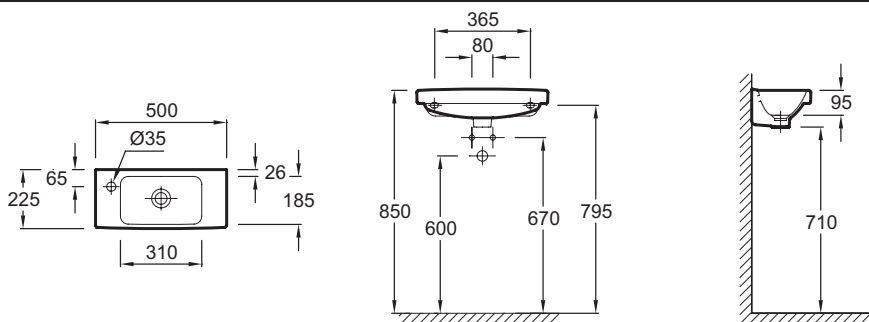

Collection: REACH

Finish*:

00 - White

Main features:

Features

- Dimensions: 50 x 22 cm
- Material: Ceramic
- Faucet drilling: 1 left faucet hole
- Weight: 7.4 kg
- Installation: Self-supporting or can be mounted on a specific cabinet
- Chromed overflow cap

Required products

- 4034W: Base unit 48.5 cm

Optional products

- E4721: Towel rail

Technical drawing

Product Specification: Compact handwash basin, 50 x 22 cm. 18556W-L. Collection: REACH. Dimensions: 50 x 22 cm. Weight: 7.4 kg. Material: Ceramic. Installation: Self-supporting or can be mounted on a specific cabinet. Faucet drilling: 1 left faucet hole. Chromed overflow cap.