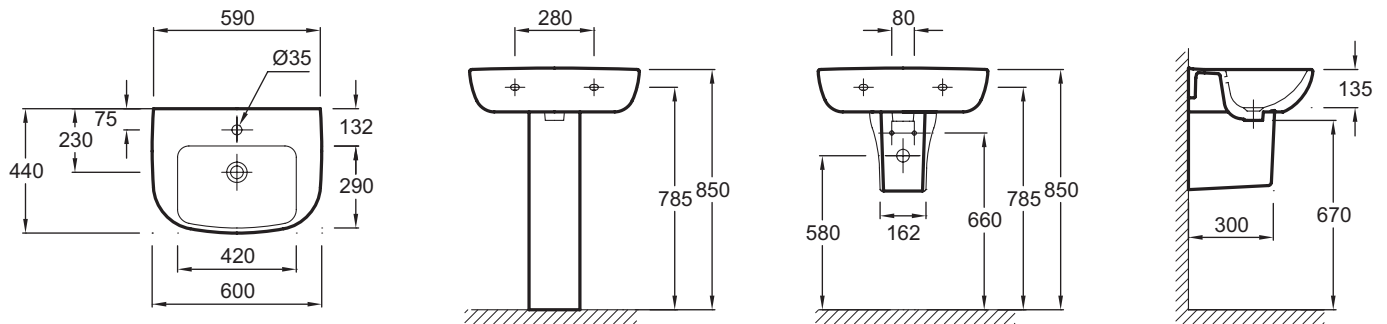

Collection: REACH

Finish*:

00 - White

Main features:

Features

- Dimensions: 60 x 44 cm
- Material: Ceramic
- Faucet drilling: 1 faucet hole
- Contemporary design
- Chromed overflow cap
- Weight: 16.5 kg
- Installation: Self-supporting
- Deep, spacious rectangular basin
- Ideal for small spaces

Optional products

- 18565W: Pedestal
- 18566W: Semi-pedestal
- E78291: Design bottle trap 1 1/4" - long version
- E78297: Design bottle trap 1 1/4" - short version
- E4729: Towel rail for vanity top 67 cm/60 cm/56 cm

Technical drawing

Product Specification: 1-hole compact washbasin 60 cm. 18555W. Collection: REACH. Dimensions: 60 x 44 cm. Weight: 16.5 kg. Material: Ceramic. Installation: Self-supporting. Faucet drilling: 1 faucet hole. Deep, spacious rectangular basin. Contemporary design. Ideal for small spaces. Chromed overflow cap.