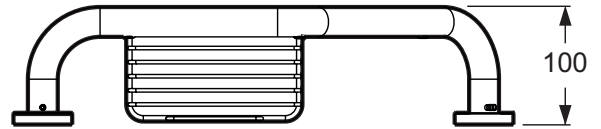

## Shape Grab Bar with Integrated Soap Basket

### Technical drawing

Product Specification: Shape Grab Bar with Integrated Soap Basket. 18394T. Collection: ÉOLIA.