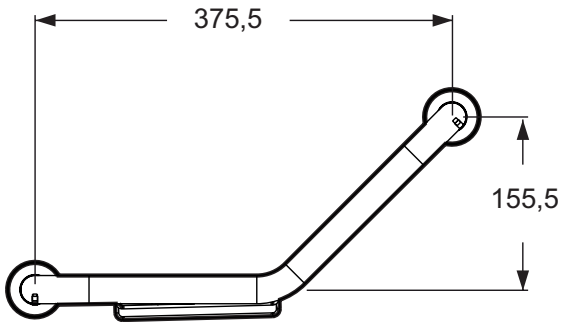

## Shape Grab Bar with Integrated Soap Basket

### Technical drawing

Product Specification: Shape Grab Bar with Integrated Soap Basket. 18394T. Collection: ÉOLIA.