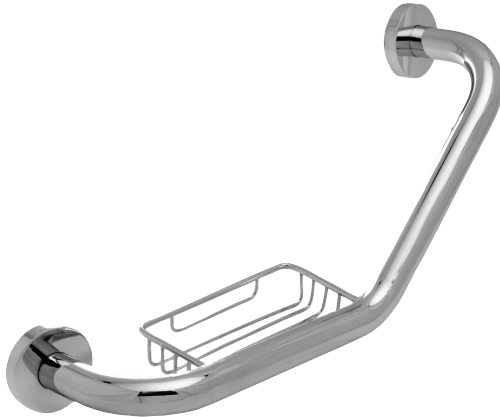

## Shape Grab Bar with Integrated Soap Basket

### 18394T

Collection: ÉOLIA

Finish\*:

CP - Polished  
Chrome

### Technical drawing

Product Specification: Shape Grab Bar with Integrated Soap Basket. 18394T. Collection: ÉOLIA.