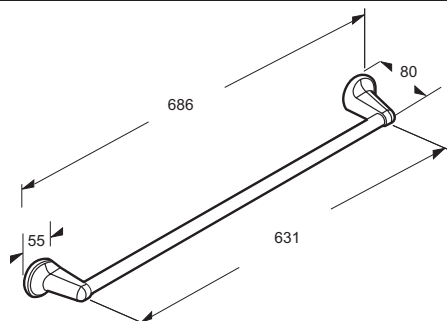

Towel Bar 60 cm, 68.6 x 80.0 x 55.0 cm

17521T

Collection: ÉOLIA

Finish*:

CP - Polished
Chrome

Technical drawing

Product Specification: Towel Bar 60 cm, 68.6 x 80.0 x 55.0 cm. 17521T. Collection: ÉOLIA.