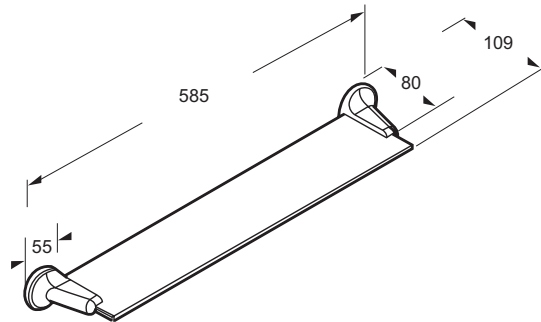

Collection: ÉOLIA

Finish*:

CP - Polished
Chrome

Technical drawing

Product Specification: Glass Shelf, 58.5 x 10.9 x 55.0 cm. 17520T. Collection: ÉOLIA.