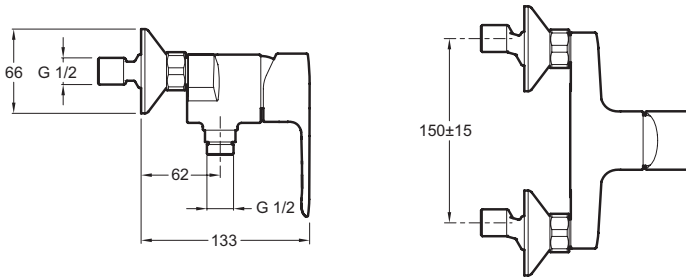

Single-lever wall-mount shower mixer 16029D-4

Collection: JULY

Finish*:

CP - Polished
Chrome

Main features:

Features

- **Weight:** 1.4 kg
- **Flow rate:** 12 l/min
- **Mechanism:** Ceramic disc cartridge with temperature and flow limiter
- The July range combines compact curved lines with robust manufacturing for hassle-free installation and use
- Adjustable temperature limiter ring
- **Installation:** Wall-mount
- **Connection:** With wall connectors
- **Hole configuration:** 150 ± 15 mm
- Sensitive flow control
- Non-return valve on shower outlet

Technical drawing

Product Specification: Single-lever wall-mount shower mixer. 16029D-4. Collection: JULY. Weight: 1.4 kg. Installation: Wall-mount. Flow rate: 12 l/min. Connection: With wall connectors. Mechanism: Ceramic disc cartridge with temperature and flow limiter. Hole configuration: 150 ± 15 mm. The July range combines compact curved lines with robust manufacturing for hassle-free installation and use. Sensitive flow control. Adjustable temperature limiter ring. Non-return valve on shower outlet.