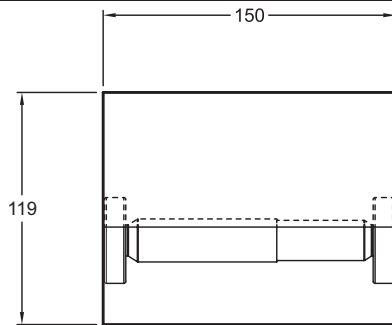

Toilet paper holder with cover 15207D

Collection: SINGULIER

Finish*:

CP - Polished
Chrome

Features

- Weight: 0.8 kg
- Installation: Wall-mount
- Set of bathroom accessories that complements Singulier brassware
- It repeats the design statement seen in its namesake brassware collection. and will elegantly complete all bathrooms

Technical drawing

Product Specification: Toilet paper holder with cover. 15207D. Collection: SINGULIER. Weight: 0.8 kg. Installation: Wall-mount. Set of bathroom accessories that complements Singulier brassware. It repeats the design statement seen in its namesake brassware collection. and will elegantly complete all bathrooms.