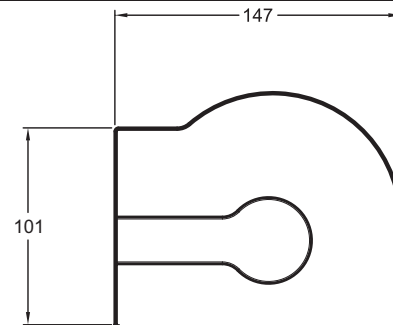

Toilet paper holder with cover 15207D

Collection: SINGULIER

Finish*:

CP - Polished
Chrome

Features

- Weight: 0.8 kg
- Installation: Wall-mount
- Set of bathroom accessories that complements Singulier brassware
- It repeats the design statement seen in its namesake brassware collection. and will elegantly complete all bathrooms

Technical drawing

Product Specification: Toilet paper holder with cover. 15207D. Collection: SINGULIER. Weight: 0.8 kg. Installation: Wall-mount. Set of bathroom accessories that complements Singulier brassware. It repeats the design statement seen in its namesake brassware collection. and will elegantly complete all bathrooms.