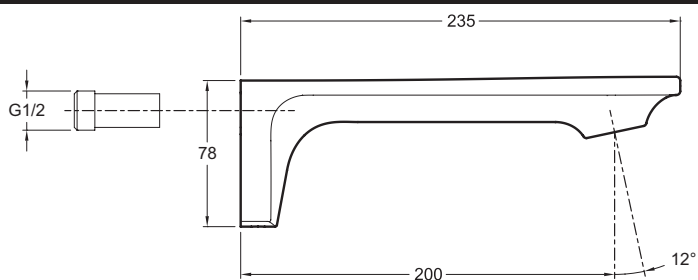

Collection: STANCE

Finish*:

CP - Polished
Chrome

Features

- Installation: Wall-mount
- Anti-scale aerator
- Flow rate: 30 l/min

Technical drawing

Product Specification: Wall-mount bath filler. 14795D. Collection: STANCE. Installation: Wall-mount. Flow rate: 30 l/min. Anti-scale aerator.