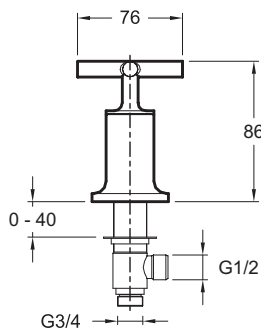

Collection: PURISTIC

Finish*:

CP - Polished
Chrome

Main features:

Features

- Installation: Wall-mount
- Cross handles
- Ceramic disc valves
- Flow rate: 43 l/min
- Incl. Wall-mount mixing valve

Technical drawing

Product Specification: Handle kit for bath mixer. 14429D-3. Collection: PURISTIC. Installation: Wall-mount. Flow rate: 43 l/min. Cross handles. Incl. Wall-mount mixing valve. Ceramic disc valves.