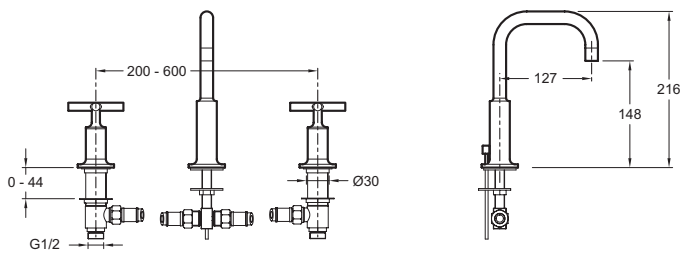

Collection: PURISTIC

Finish*:

CP - Polished
Chrome

Main features:

Features

- **Weight:** 3.1 kg
- **Flow rate:** 5.7 l/min
- Puristic brassware combines the strength of simple, architectural forms with sensual lines and careful detailing
- **Installation:** 3 holes
- **Mechanism:** Ceramic disc heads
- Elements of relaxed minimalism are honest interpretations of classic modernity

Technical drawing

Product Specification: 3-hole washbasin mixer, 14406D-3. Collection: PURISTIC. Weight: 3.1 kg. Installation: 3 holes. Flow rate: 5.7 l/min. Mechanism: Ceramic disc heads. Puristic brassware combines the strength of simple, architectural forms with sensual lines and careful detailing. Elements of relaxed minimalism are honest interpretations of classic modernity.