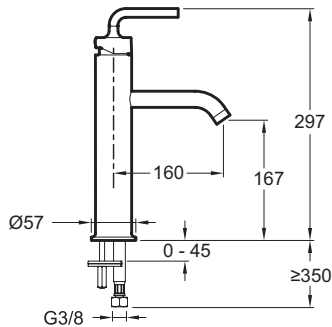

Tall single-lever washbasin mixer  
**14404D-4A**

**Collection:** PURISTIC

**Finish\*:**

CP - Polished  
 Chrome

**Main features:**

## Features

- Weight: 3.4 kg
- Flow rate: 7.5 l/min
- Mechanism: Ceramic disc cartridge
- Elements of relaxed minimalism are honest interpretations of classic modernity
- Anti-scale aerator
- Installation: 1 hole
- Connection: With supply hoses
- Puristic brassware combines the strength of simple, architectural forms with sensual lines and careful detailing
- Temperature limiter ring

## Technical drawing

Product Specification: Tall single-lever washbasin mixer. 14404D-4A. Collection: PURISTIC. Weight: 3.4 kg. Installation: 1 hole. Flow rate: 7.5 l/min. Connection: With supply hoses. Mechanism: Ceramic disc cartridge. Puristic brassware combines the strength of simple, architectural forms with sensual lines and careful detailing. Elements of relaxed minimalism are honest interpretations of classic modernity. Temperature limiter ring. Anti-scale aerator.