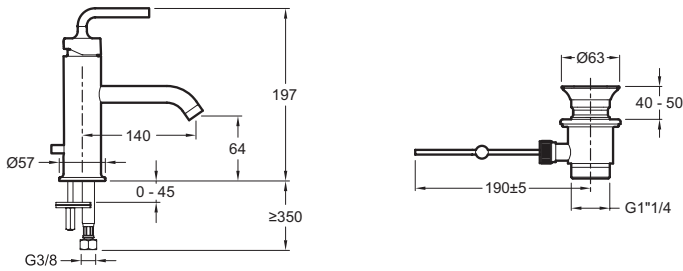

Single-lever washbasin mixer  
**14402D-4A**

**Collection:** PURISTIC

**Finish\*:**

CP - Polished  
 Chrome

**Main features:**

## Features

- Weight: 2.7 kg
- Flow rate: 5.7 l/min
- Mechanism: Ceramic disc cartridge
- Elements of relaxed minimalism are honest interpretations of classic modernity
- Anti-scale aerator
- Installation: 1 hole
- Connection: With supply hoses
- Puristic brassware combines the strength of simple, architectural forms with sensual lines and careful detailing
- Temperature limiter ring

## Technical drawing

Product Specification: Single-lever washbasin mixer. 14402D-4A. Collection: PURISTIC. Weight: 2.7 kg. Installation: 1 hole. Flow rate: 5.7 l/min. Connection: With supply hoses. Mechanism: Ceramic disc cartridge. Puristic brassware combines the strength of simple, architectural forms with sensual lines and careful detailing. Elements of relaxed minimalism are honest interpretations of classic modernity. Temperature limiter ring. Anti-scale aerator.