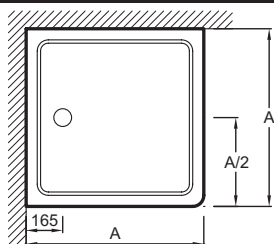

Collection: FLIGHT

Finish*:

00 - White

Features

- Dimensions: 90 x 90 x 4
- Material: Flight
- Shape: Square
- Made of a dual component resin covered with a layer of acrylic. Flight shower trays are extremely sturdy
- Weight : lighter than ceramic. heavier than acrylic
- Dimensionally-precise (to the mm)
- Strength : tested at 300 Kg
- Naturally slip-resistant and anti-bacterial protection (silver ion treatment)
- Weight: 26 kg
- Installation: Raised, floor-standing or inset
- Shape: Square
- The combination of materials offers robustness, resistance and weight
- The acrylic helps prevent chipping and provides the tray with a glossy, smooth.
- Next-to-perfect right angles
- Less sensitive to impacts than ceramic trays
- 10-years guarantee

Optional products

- E62470: Riser kit incl. 9 shower feet (adjustable, 4 cm)
- E62504: Riser kit incl. 9 shower feet

Technical drawing

mm	7133	12989W	12991W	7134
A	760	800	900	1000
B	17	16	14	12
	9	9	9	9

Product Specification: Square shower tray 90 x 90 x 4 cm extra slim. 12991W. Collection: FLIGHT. Dimensions: 90 x 90 x 4. Weight: 26 kg. Material: Flight. Installation: Raised, floor-standing or inset. Shape: Square. Shape: Square. Made of a dual component resin covered with a layer of acrylic. Flight shower trays are extremely sturdy. The combination of materials offers robustness, resistance and weight. Weight : lighter than ceramic. heavier than acrylic. The acrylic helps prevent chipping and provides the tray with a glossy, smooth.. Dimensionally-precise (to the mm). Next-to-perfect right angles. Strength : tested at 300 Kg. Less sensitive to impacts than ceramic trays. Naturally slip-resistant and anti-bacterial protection (silver ion treatment). 10-years guarantee.