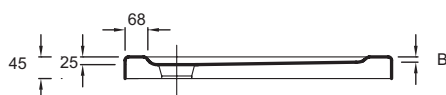

Technical drawing

mm	7133	12989W	12991W	7134
A	760	800	900	1000
B	17	16	14	12
	9	9	9	9

Product Specification: Square shower tray 90 x 90 x 4 cm extra slim. 12991W. Collection: FLIGHT. Dimensions: 90 x 90 x 4. Weight: 26 kg. Material: Flight. Installation: Raised, floor-standing or inset. Shape: Square. Shape: Square. Made of a dual component resin covered with a layer of acrylic. Flight shower trays are extremely sturdy. The combination of materials offers robustness, resistance and weight. Weight : lighter than ceramic. heavier than acrylic. The acrylic helps prevent chipping and provides the tray with a glossy, smooth.. Dimensionally-precise (to the mm). Next-to-perfect right angles. Strength : tested at 300 Kg. Less sensitive to impacts than ceramic trays. Naturally slip-resistant and anti-bacterial protection (silver ion treatment). 10-years guarantee.