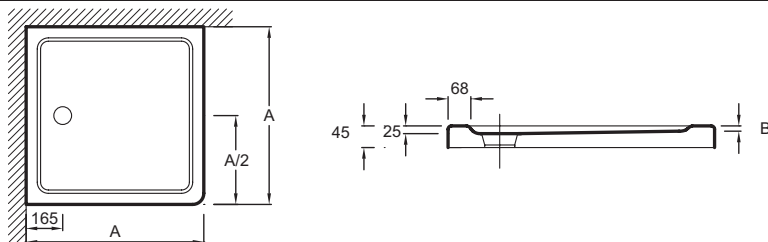

Square shower tray 80 x 80 x 4 cm extra slim 12989W

Collection: FLIGHT

Finish*:

00 - White

Features

- Dimensions: 80 x 80 x 4
- Material: Flight
- Shape: Square
- The combination of materials offers robustness, resistance and weight
- The acrylic helps prevent chipping and provides the tray with a glossy, smooth.
- Next-to-perfect right angles
- Less sensitive to impacts than ceramic trays
- 10-years guarantee
- Weight: 20 kg
- Installation: Raised, floor-standing or inset
- Made of a dual component resin covered with a layer of acrylic. Flight shower trays are extremely sturdy
- Weight : lighter than ceramic, heavier than acrylic
- Dimensionally-precise (to the mm)
- Strength : tested at 300 Kg
- Naturally slip-resistant and anti-bacterial protection (silver ion treatment)

Optional products

- E62470: Riser kit incl. 9 shower feet (adjustable, 4 cm)
- E62504: Riser kit incl. 9 shower feet

Technical drawing

mm	7133	12989W	12991W	7134
A	760	800	900	1000
B	17	16	14	12
	9	9	9	9

Product Specification: Square shower tray 80 x 80 x 4 cm extra slim. 12989W. Collection: FLIGHT. Dimensions: 80 x 80 x 4. Weight: 20 kg. Material: Flight. Installation: Raised, floor-standing or inset. Shape: Square. Made of a dual component resin covered with a layer of acrylic. Flight shower trays are extremely sturdy. The combination of materials offers robustness, resistance and weight. Weight : lighter than ceramic, heavier than acrylic. The acrylic helps prevent chipping and provides the tray with a glossy, smooth.. Dimensionally-precise (to the mm). Next-to-perfect right angles. Strength : tested at 300 Kg. Less sensitive to impacts than ceramic trays. Naturally slip-resistant and anti-bacterial protection (silver ion treatment). 10-years guarantee.