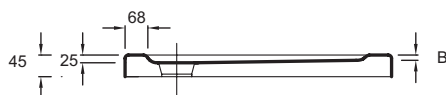

Technical drawing

mm	7133	12989W	12991W	7134
A	760	800	900	1000
B	17	16	14	12
	9	9	9	9

Product Specification: Square shower tray anti-slip 80 x 80 x 4 cm extra slim. 12989W-F. Collection: FLIGHT. Dimensions: 80 x 80 x 4. Weight: 20 kg. Material: Flight. Installation: Raised, floor-standing or inset. Made of a dual component resin covered with a layer of acrylic. Flight shower trays are extremely sturdy. The combination of materials offers robustness, resistance and weight. Weight : lighter than ceramic. heavier than acrylic. The acrylic helps prevent chipping and provides the tray with a glossy, smooth, Anti-slip surface that is easy to clean. Dimensionally-precise (to the mm). Next-to-perfect right angles. Strength : tested at 300 Kg. Less sensitive to impacts than ceramic trays. Naturally slip-resistant and anti-bacterial protection (silver ion treatment). 10-years guarantee.