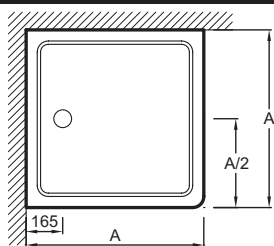

### Square shower tray anti-slip 80 x 80 x 4 cm extra slim 12989W-F

Collection: FLIGHT

Finish\*:

00 - White

Main features:

#### Features

- Dimensions: 80 x 80 x 4
- Material: Flight
- Made of a dual component resin covered with a layer of acrylic. Flight shower trays are extremely sturdy
- Weight : lighter than ceramic. heavier than acrylic
- Dimensionally-precise (to the mm)
- Strength : tested at 300 Kg
- Naturally slip-resistant and anti-bacterial protection (silver ion treatment)
- Weight: 20 kg
- Installation: Raised, floor-standing or inset
- The combination of materials offers robustness, resistance and weight
- The acrylic helps prevent chipping and provides the tray with a glossy, smooth, Anti-slip surface that is easy to clean
- Next-to-perfect right angles
- Less sensitive to impacts than ceramic trays
- 10-years guarantee

#### Technical drawing

| mm | 7133 | 12989W | 12991W | 7134 |
|----|------|--------|--------|------|
| A  | 760  | 800    | 900    | 1000 |
| B  | 17   | 16     | 14     | 12   |
|    | 9    | 9      | 9      | 9    |

Product Specification: Square shower tray anti-slip 80 x 80 x 4 cm extra slim. 12989W-F. Collection: FLIGHT. Dimensions: 80 x 80 x 4. Weight: 20 kg. Material: Flight. Installation: Raised, floor-standing or inset. Made of a dual component resin covered with a layer of acrylic. Flight shower trays are extremely sturdy. The combination of materials offers robustness, resistance and weight. Weight : lighter than ceramic. heavier than acrylic. The acrylic helps prevent chipping and provides the tray with a glossy, smooth, Anti-slip surface that is easy to clean. Dimensionally-precise (to the mm). Next-to-perfect right angles. Strength : tested at 300 Kg. Less sensitive to impacts than ceramic trays. Naturally slip-resistant and anti-bacterial protection (silver ion treatment). 10-years guarantee.