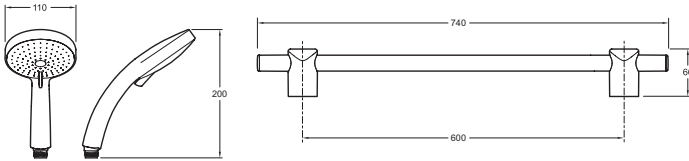

Shower set, handshower Ø 110 mm, metal bar 60 cm 12920D

Collection: CITRUS

Finish*:

CP - Polished
Chrome

Main features:

Features

- Weight: 1.2 kg
- Flow rate: 9.5 l/min
- Smooth, anti-twist, metal-look hose (1.60 m)
- Anti-scale system
- Installation: Wall-mount
- Easy installing 0.74 m metal bar
- 5-spray handshower Ø 110 mm
- Flow control

Technical drawing

Product Specification: Shower set, handshower Ø 110 mm, metal bar 60 cm. 12920D. Collection: CITRUS. Weight: 1.2 kg. Installation: Wall-mount. Flow rate: 9.5 l/min. Easy installing 0.74 m metal bar. Smooth, anti-twist, metal-look hose (1.60 m). 5-spray handshower Ø 110 mm. Anti-scale system. Flow control.