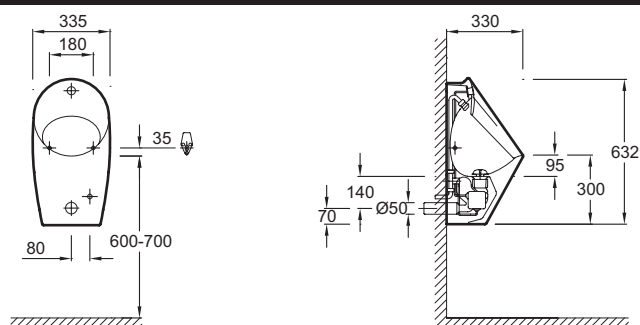

Collection: PATIO

Finish*:

00 - White

Main features:

Features

- Dimensions: 30 x 62 x 32
- Material: Ceramic
- Electronic control for hygiene and water saving
- Weight: 20.7 kg
- Installation: Wall-mount

Technical drawing

Product Specification: Urinal with sensor. 1088K. Collection: PATIO. Dimensions: 30 x 62 x 32. Weight: 20.7 kg. Material: Ceramic. Installation: Wall-mount. Electronic control for hygiene and water saving.