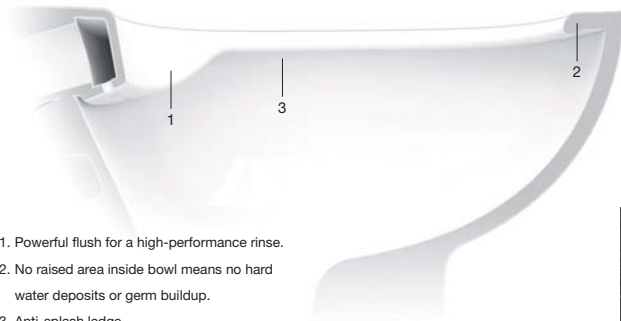

### The «stroke of the pencil» that changes everything.

Our engineers and creatives redesigned your future toilet bowls by eliminating the rim and enhancing rear water propulsion.

The rim is the lip around the toilet that delivers water for rinsing the bowl interior.

#### REACH CLEAN

1. Powerful flush for a high-performance rinse.
2. No raised area inside bowl means no hard water deposits or germ buildup.
3. Anti-splash ledge.

WC with rim