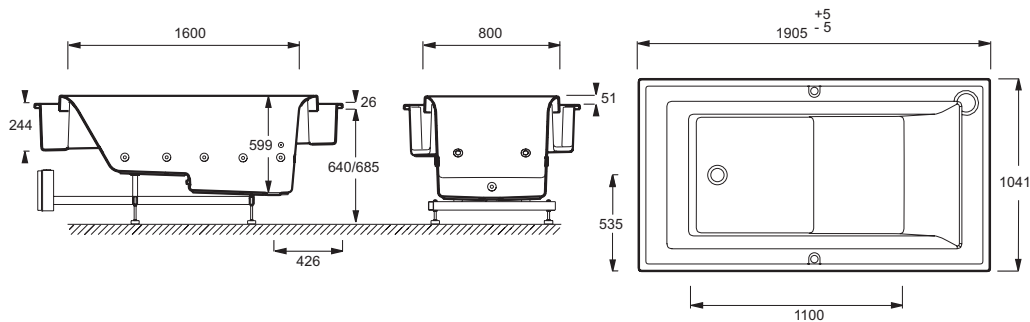

Overflow bath with chromatherapy, 190 x 104 cm 1188W-CT

Collection: SOK

Finish*:

00 - White

Main features:

Features

- Dimensions: 190.5 x 104
- Material: Acrylic
- Volume: 538 L
- Continuous overflowing bath offering full body immersion in water at a constant temperature. thanks to an integral water reheater.(3kw)
- Chromatherapy: 8-colour sequence
- Acrylic bath
- Weight: 142 kg
- Installation: Built-in
- Whirlpool function: Chromatherapy
- Effervescence: 11 jets cleverly-spaced inside the bath diffuse micro-bubbles.
- Non-stop water heater.

Technical drawing

Product Specification: Overflow bath with chromatherapy, 190 x 104 cm. 1188W-CT. Collection: SOK. Dimensions: 190.5 x 104. Weight: 142 kg. Material: Acrylic. Installation: Built-in. Volume: 538 L. Whirlpool function: Chromatherapy. Continuous overflowing bath offering full body immersion in water at a constant temperature. thanks to an integral water reheater.(3kw). Effervescence: 11 jets cleverly-spaced inside the bath diffuse micro-bubbles.. Chromatherapy: 8-colour sequence. Non-stop water heater.. Acrylic bath.