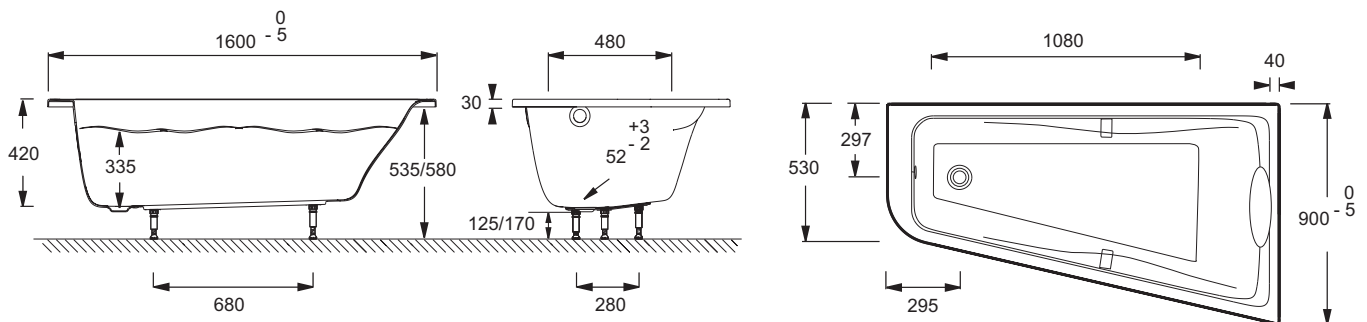

### Right hand asymmetrical bath 160 x 90 cm 15561K

Collection: REACH

Finish\*:

00 - White

Main features:

### Features

- Dimensions: 160 x 90
- Material: Acrylic
- Volume: 170/100
- Shape: Asymmetric
- Right handed asymmetric model.
- Black pillow included.
- Wide ledge can accommodate a bathscreen.
- Available with self-supporting frame 15561K-SF.
- Weight: 24 kg
- Installation: Built-in
- Shape: Asymmetric
- Space-saving bath that fits in all bathrooms.
- Ergonomic shape for optimal bathing comfort.
- Tap deck and waste at foot end for easy access and maintenance.
- Fast assembly with Quick Clip foot system.

### Technical drawing

Product Specification: Right hand asymmetrical bath 160 x 90 cm. 15561K. Collection: REACH. Dimensions: 160 x 90. Weight: 24 kg. Material: Acrylic. Installation: Built-in. Volume: 170/100. Shape: Asymmetric. Shape: Asymmetric. Space-saving bath that fits in all bathrooms.. Right handed asymmetric model.. Ergonomic shape for optimal bathing comfort.. Black pillow included.. Tap deck and waste at foot end for easy access and maintenance.. Wide ledge can accommodate a bathscreen.. Fast assembly with Quick Clip foot system.. Available with self-supporting frame 15561K-SF.