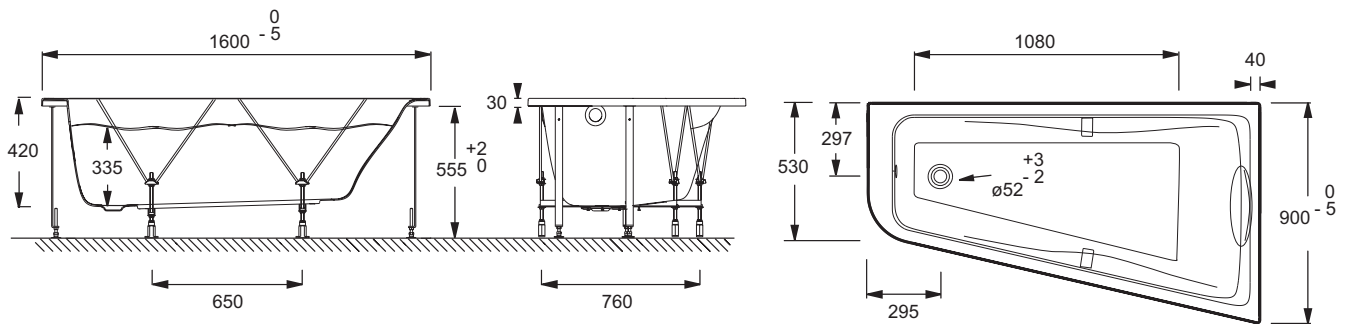

### Right hand asymmetrical bath 160 x 90 cm 15561K-SF

Collection: REACH

Finish\*:

Main features:

### Features

- Dimensions: 160 x 90
- Material: Acrylic
- Volume: 170/100
- Space-saving bath that fits in all bathrooms.
- Ergonomic shape for optimal bathing comfort.
- Tap deck and waste at foot end for easy access and maintenance.
- Fast assembly thanks to self-supporting frame system
- Weight: 30 kg
- Installation: Built-in
- Shape: Asymmetric
- Right handed asymmetric model.
- Black pillow included.
- Wide ledge can accommodate a bathscreen.

### Technical drawing

Product Specification: Right hand asymmetrical bath 160 x 90 cm. 15561K-SF. Collection: REACH. Dimensions: 160 x 90. Weight: 30 kg. Material: Acrylic. Installation: Built-in. Volume: 170/100. Shape: Asymmetric. Space-saving bath that fits in all bathrooms.. Right handed asymmetric model.. Ergonomic shape for optimal bathing comfort.. Black pillow included.. Tap deck and waste at foot end for easy access and maintenance.. Wide ledge can accommodate a bathscreen.. Fast assembly thanks to self-supporting frame system.