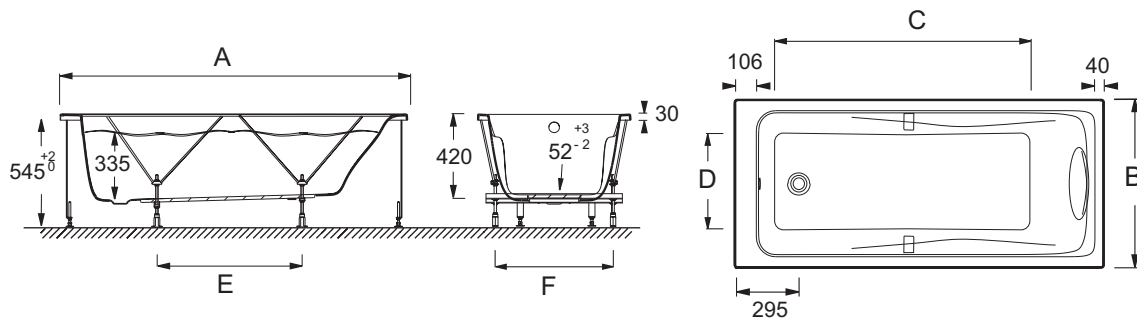

Collection: REACH

Finish*:

00 - White

Main features:

Features

- Dimensions: 180 x 90
- Material: Acrylic
- Volume: 280/210
- The must in comfort with full immersion.
- Black pillow included.
- Wide ledge can accommodate a bathscreen.
- Available without self-supporting frame 15559K.
- Weight: 37 kg
- Installation: Built-in
- Shape: Rectangular
- Ergonomic shape for optimal bathing comfort.
- Tap deck and waste at foot end for easy access and maintenance.
- Fast assembly thanks to self-supporting frame system

Required products

- 70174K: Standard waste

Technical drawing

Product Specification: Bath 180 x 90 cm. 15559K-SF. Collection: REACH. Dimensions: 180 x 90. Weight: 37 kg. Material: Acrylic. Installation: Built-in. Volume: 280/210. Shape: Rectangular. The must in comfort with full immersion.. Ergonomic shape for optimal bathing comfort.. Black pillow included.. Tap deck and waste at foot end for easy access and maintenance.. Wide ledge can accommodate a bathscreen.. Fast assembly thanks to self-supporting frame system. Available without self-supporting frame 15559K..