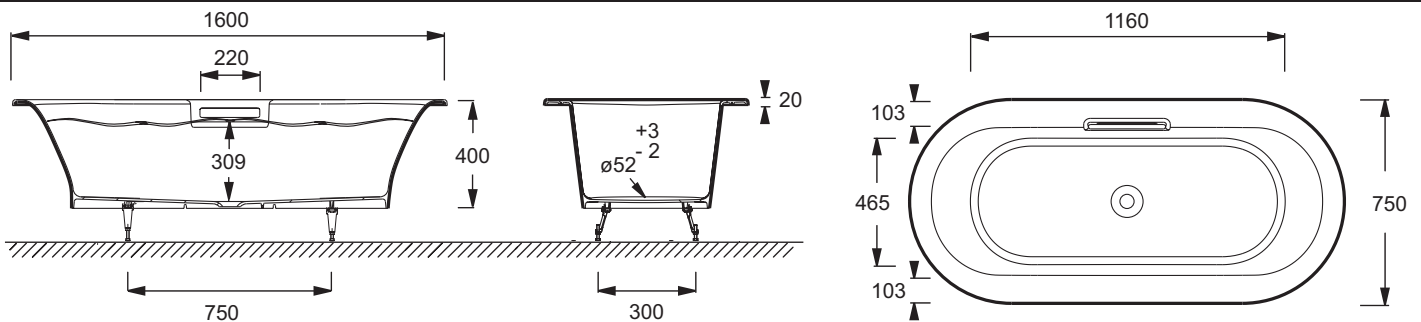

**Collection:** VOLUTE

**Finish\*:**

00 - White

## Features

- Dimensions: 160 x 75
- Material: Cast iron
- Volume: 170
- 3 types of installation: drop-in, undermount, flush installation
- Antislip pattern: optimal safety
- 25 years warranty
- Weight: 135 kg
- Installation: Drop-in, Flush installation, Undermount
- Shape: Oval
- Specific drain with flush overflow; smooth surface, easy to care
- Cast iron benefits: recyclable material, resistant to scratches, shocks and burns, easy to care, keeps water warm longer

## Technical drawing

Product Specification: Cast iron bath 160 x 75 cm, 6D036. Collection: VOLUTE. Dimensions: 160 x 75. Weight: 135 kg. Material: Cast iron. Installation: Drop-in, Flush installation, Undermount. Volume: 170. Shape: Oval. 3 types of installation: drop-in, undermount, flush installation. Specific drain with flush overflow; smooth surface, easy to care. Antislip pattern: optimal safety. Cast iron benefits: recyclable material, resistant to scratches, shocks and burns, easy to care, keeps water warm longer. 25 years warranty.