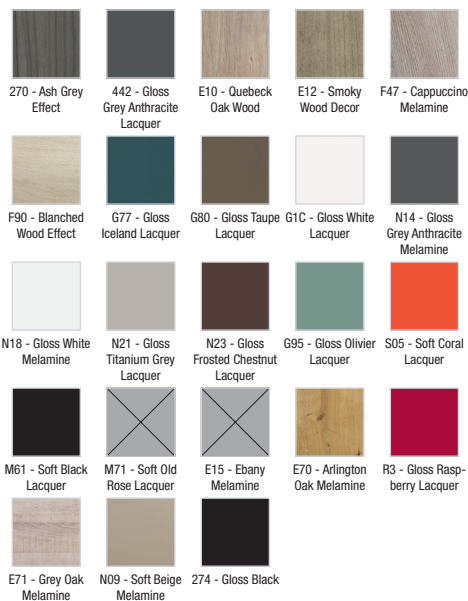

Collection: RÊVE

Finish*:

Main features:

Features

- Dimensions: 120 x 14 x 65
- Installation: Wall-mount

- Weight: 28 kg

Technical drawing

Product Specification: Mirrored cabinet 120 cm. 98439D. Collection: RÊVE. Dimensions: 120 x 14 x 65. Weight: 28 kg. Installation: Wall-mount.