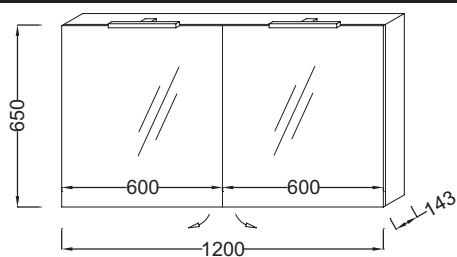

Collection: RÊVE

Finish*:

Main features:

Features

- Dimensions: 120 x 14 x 65
- Installation: Wall-mount

- Weight: 28 kg

Technical drawing

Product Specification: Mirrored cabinet 120 cm. 98439D. Collection: RÊVE. Dimensions: 120 x 14 x 65. Weight: 28 kg. Installation: Wall-mount.