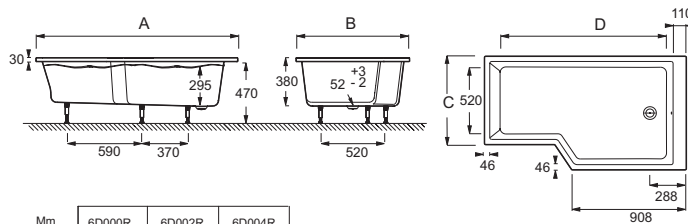

Collection: BAIN-DOUCHE NÉO

Finish*:

00 - White

Features

- Dimensions: 160 x 90
- Material: Acrylic
- Volume: 236
- Adjustable feet
- Weight: 25.5 kg
- Installation: Built-in
- Right hand

Technical drawing

Mm	6D000R	6D002R	6D004R
A	1595 ⁺⁵	1695 ⁺⁵	1795 ⁺⁵
B	900 ⁺⁵	900 ⁺⁵	900 ⁺⁵
C	700 ⁺⁵	700 ⁺⁵	700 ⁺⁵
D	1200	1300	1400

Product Specification: Bain-Douche insert shower-bath 160 x 90/70 cm. 6D000R. Collection: BAIN-DOUCHE NÉO. Dimensions: 160 x 90. Weight: 25.5 kg. Material: Acrylic. Installation: Built-in. Volume: 236. Right hand. Adjustable feet.