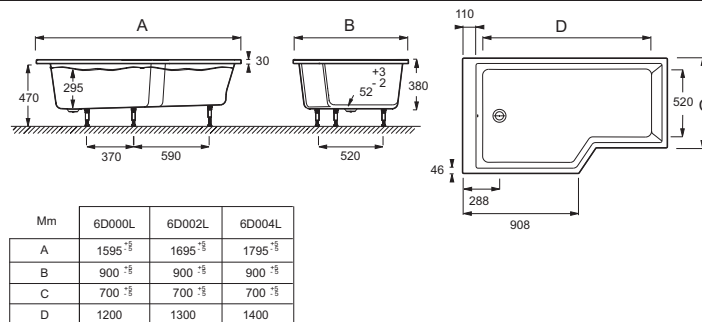

Collection: BAIN-DOUCHE NÉO

Finish*:

00 - White

Features

- Dimensions: 160 x 90
- Material: Acrylic
- Volume: 236
- Adjustable feet
- Weight: 25.5 kg
- Installation: Built-in
- Left hand

Technical drawing

Product Specification: Bain-Douche insert shower-bath 160 x 90/70 cm. 6D000L. Collection: BAIN-DOUCHE NÉO. Dimensions: 160 x 90. Weight: 25.5 kg. Material: Acrylic. Installation: Built-in. Volume: 236. Left hand. Adjustable feet.