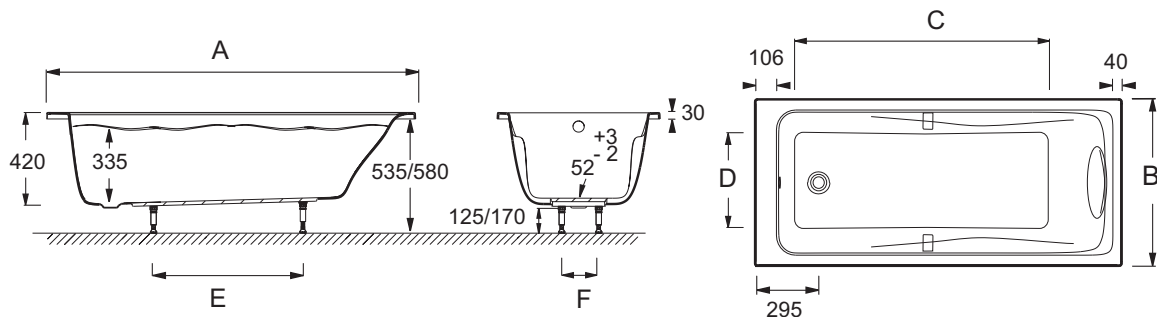

## Features

- Dimensions: 160 x 75
- Material: Acrylic
- Volume: 190/120
- Classic model for optimising bathroom space.
- Black pillow included.
- Wide ledge can accommodate a bathscreen.
- Available with self-supporting frame 15558K-SF.
- Weight: 23 kg
- Installation: Built-in
- Shape: Rectangular
- Ergonomic shape for optimal bathing comfort.
- Tap deck and waste at foot end for easy access and maintenance.
- Fast assembly with Quick Clip foot system.

## Technical drawing

Mm	15559K	15555K	15556K	15557K	15558K	15560K
A	1800 <sup>+5</sup> <sub>-5</sub>	1800 <sup>+5</sup> <sub>-5</sub>	1697 <sup>-0</sup> <sub>-5</sub>	1697 <sup>-0</sup> <sub>-5</sub>	1598 <sup>-0</sup> <sub>-5</sub>	1498 <sup>-0</sup> <sub>-5</sub>
B	900 <sup>+5</sup> <sub>-5</sub>	800 <sup>+5</sup> <sub>-5</sub>	750 <sup>-0</sup> <sub>-5</sub>	700 <sup>-0</sup> <sub>-5</sub>	750 <sup>-0</sup> <sub>-5</sub>	700 <sup>-0</sup> <sub>-5</sub>
C	1280	1280	1180	1180	1080	980
D	600	500	450	400	450	400
E	900	900	850	850	700	650
F	300	300	200	200	200	140

Product Specification: Bath 160 x 75 cm. 15558K. Collection: REACH. Dimensions: 160 x 75. Weight: 23 kg. Material: Acrylic. Installation: Built-in. Volume: 190/120. Shape: Rectangular. Classic model for optimising bathroom space.. Ergonomic shape for optimal bathing comfort.. Black pillow included.. Tap deck and waste at foot end for easy access and maintenance.. Wide ledge can accommodate a bathscreen.. Fast assembly with Quick Clip foot system.. Available with self-supporting frame 15558K-SF..