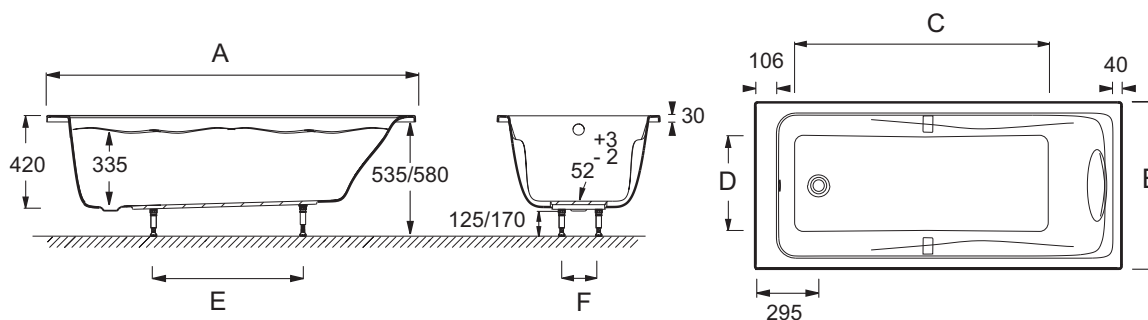

Collection: REACH

Finish*:

00 - White

Main features:

Features

- Dimensions: 170 x 75
- Material: Acrylic
- Volume: 205/135
- Classic model for optimising bathroom space.
- Black pillow included.
- Wide ledge can accommodate a bathscreen.
- Available with self-supporting frame 15556K-SF.
- Weight: 24 kg
- Installation: Built-in
- Shape: Rectangular
- Ergonomic shape for optimal bathing comfort.
- Tap deck and waste at foot end for easy access and maintenance.
- Fast assembly with Quick Clip foot system.

Technical drawing

Mm	15559K	15555K	15556K	15557K	15558K	15560K
A	1800 ⁺⁵ ₋₅	1800 ⁺⁵ ₋₅	1697 ⁻⁰ ₋₅	1697 ⁻⁰ ₋₅	1598 ⁻⁰ ₋₅	1498 ⁻⁰ ₋₅
B	900 ⁺⁵ ₋₅	800 ⁺⁵ ₋₅	750 ⁻⁰ ₋₅	700 ⁻⁰ ₋₅	750 ⁻⁰ ₋₅	700 ⁻⁰ ₋₅
C	1280	1280	1180	1180	1080	980
D	600	500	450	400	450	400
E	900	900	850	850	700	650
F	300	300	200	200	200	140

Product Specification: Bath 170 x 75 cm. 15556K. Collection: REACH. Dimensions: 170 x 75. Weight: 24 kg. Material: Acrylic. Installation: Built-in. Volume: 205/135. Shape: Rectangular. Classic model for optimising bathroom space.. Ergonomic shape for optimal bathing comfort.. Black pillow included.. Tap deck and waste at foot end for easy access and maintenance.. Wide ledge can accommodate a bathscreen.. Fast assembly with Quick Clip foot system.. Available with self-supporting frame 15556K-SF..