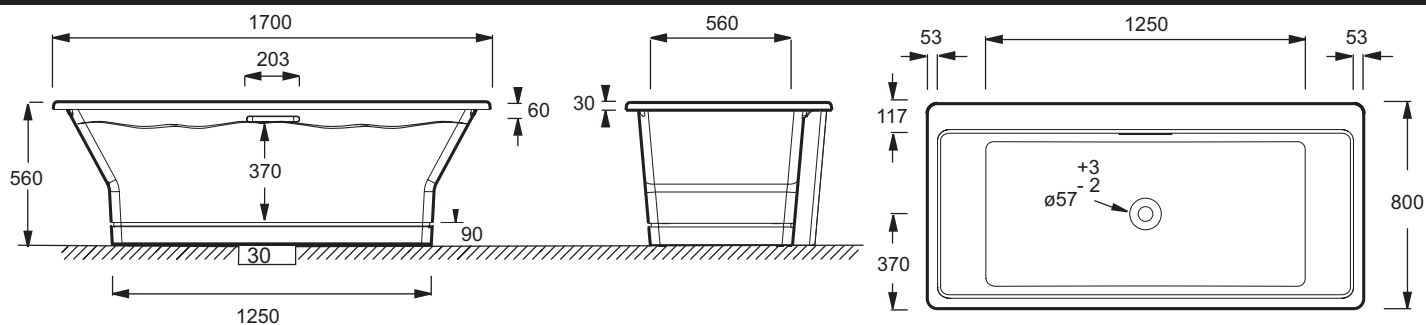

Collection: RÊVE

Finish*:

NF - Neutral

Features

- Weight: 10 kg

Optional products

- Rêve baths

Technical drawing

Product Specification: Base cover for Rêve bath. 1124965. Collection: RÊVE. Weight: 10 kg.